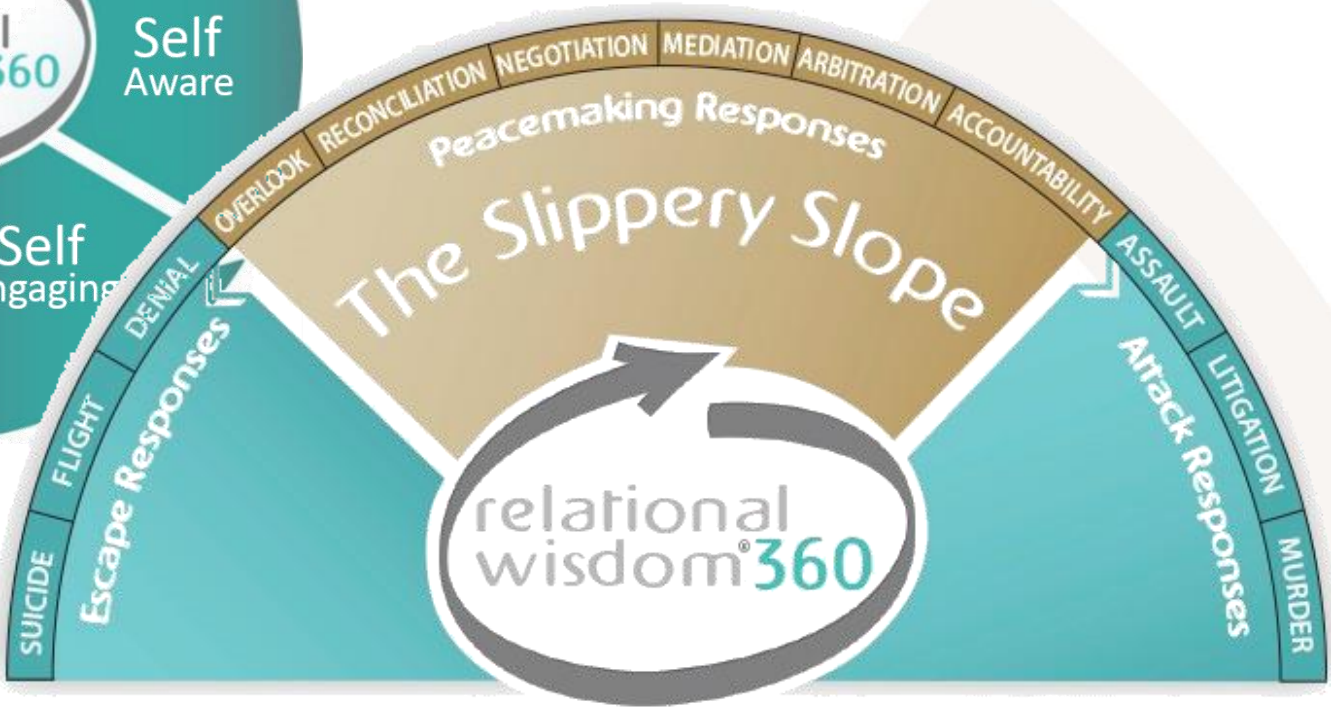

A Vision for the Future

A photograph of a hand reaching into a field of golden wheat at sunset. The sun is low on the horizon, creating a warm, golden glow. The hand is positioned on the right side of the frame, with fingers gently touching the wheat stalks. The background shows a line of trees under a clear sky.

2021 Annual Conference
Sowing Peace

Getting Upstream of Conflict

Equipping Christians to develop relationships that display the love of Jesus Christ and the transforming power of his gospel (John 13:35)

RW + Peacemaking Faith Based

RW + Peacemaking Faith Based

The Priority of the Church

RW + Peacemaking Values Based

RW + Peacemaking Values Based

Workplace

Healthcare

Educators