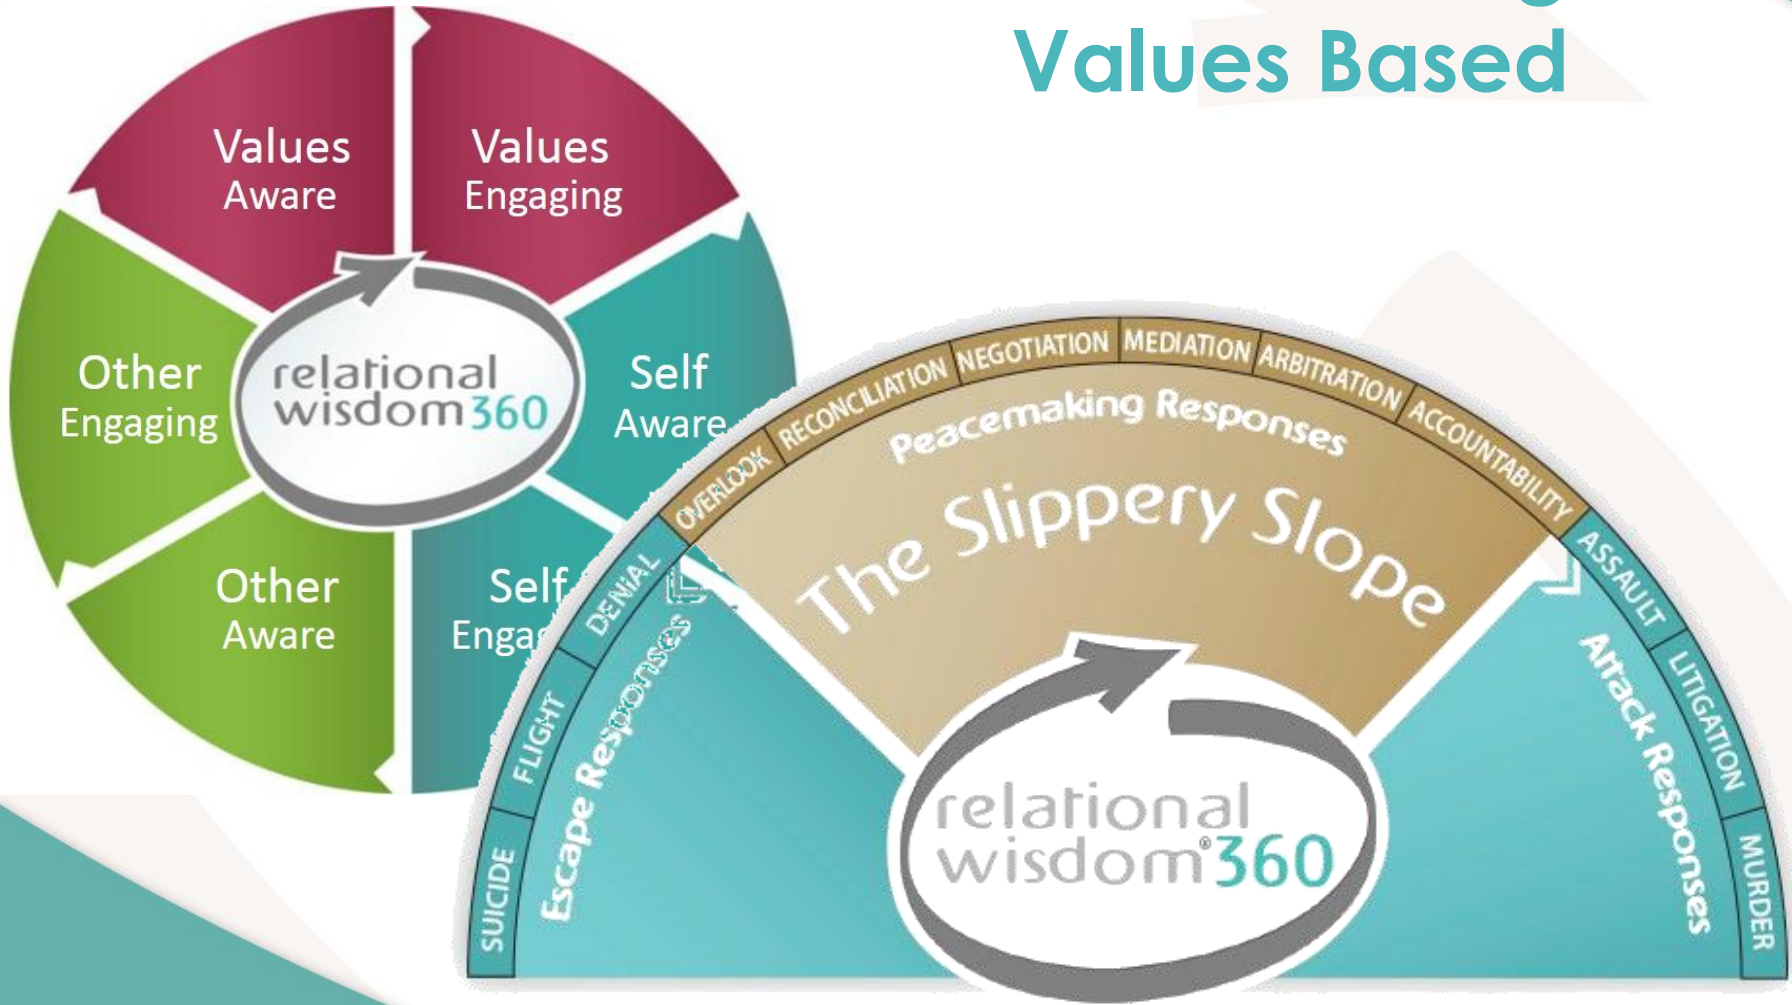

A Vision for the Future

A photograph of a hand reaching into a field of golden wheat at sunset. The sun is low on the horizon, creating a warm, golden glow. The hand is positioned on the right side of the frame, with fingers gently touching the wheat stalks. The background shows a line of trees under a clear sky.

2021 Annual Conference
Sowing Peace

Getting Upstream of Conflict

Equipping Christians to develop relationships that display the love of Jesus Christ and the transforming power of his gospel (John 13:35)

RW + Peacemaking Faith Based

RW + Peacemaking Faith Based

The Priority of the Church

RW + Peacemaking Values Based

RW + Peacemaking Values Based

Workplace

Healthcare

Educators

Descubrien
La Sabiduría
Relacional

Yendo más allá de la inteligencia emocional
Construyendo mejores relaciones al llevar cada pensamiento,
emoción, palabra y acción cautiva a Cristo

关系智慧

going beyond emotional intelligence™
Building better relationships by taking every thought,
emotion, word and action captive to Christ